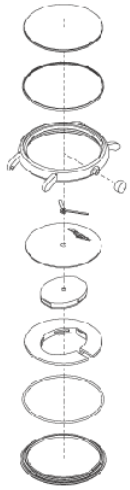

Reference: L300051696

	Reference	Name
→	L319069803	STANDARD SAPPHIRE GLASS
→	L333081904	CASING RING
→	L349116506	YELLOW GOLD CASE BACK L6.107.6
→	L358083038	CASE TUBE
→	L359079260	CROWN YELLOW PVD 2N
→	L379073266	NATURAL GLASS GASKET
→	L379076346	BACK GASKET